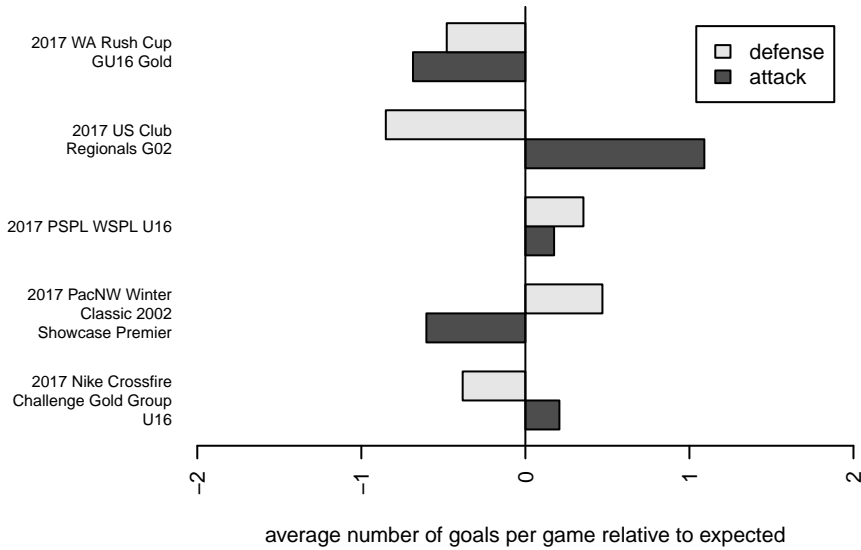

FPSC Fury Black G02

Franklin Pierce SC
 Tacoma, WA
 G02 total strength=1618
 attack=17.25 defense=16.86
 fall league = PSPL WSPL U16

alt names used:
 Fpsc Fury G02 Black
 FPSC Fury G02 Black
 FPSC FURY G02 BLACK
 FPSC FURY G02 BLACK (WA)
 FPSC Fury G02 Black
 FPSC FURY G02 BLACK

Venues played:
 2017 US Club Regionals G02
 2017 Nike Crossfire Challenge Gold Group U16
 2017 WA Rush Cup GU16 Gold
 2017 PSPL WSPL U16
 2017 PacNW Winter Classic 2002 Showcase P
 2017 WA Cup Gold Division

**attack and defense variance (black dot)
relative to other teams
and top 10 in region**

**attack and defense rating
relative to others at age
and all opponents in last 13 months**

Performance relative to 13 month average