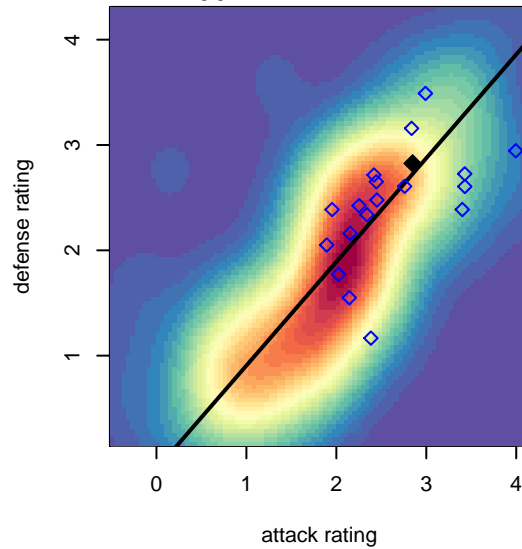

FPSC Fury Black G02

Franklin Pierce SC
 Tacoma, WA
 G02 total strength=1618
 attack=17.25 defense=16.86
 fall league = PSPL WSPL U16

alt names used:
 Fpsc Fury G02 Black
 FPSC Fury G02 Black
 FPSC FURY G02 BLACK
 FPSC FURY G02 BLACK (WA)
 FPSC Fury G02 Black
 FPSC FURY G02 BLACK

**attack and defense variance (black dot)
relative to other teams
and top 10 in region**

**attack and defense rating
relative to others at age
and all opponents in last 13 months**

Performance relative to 13 month average