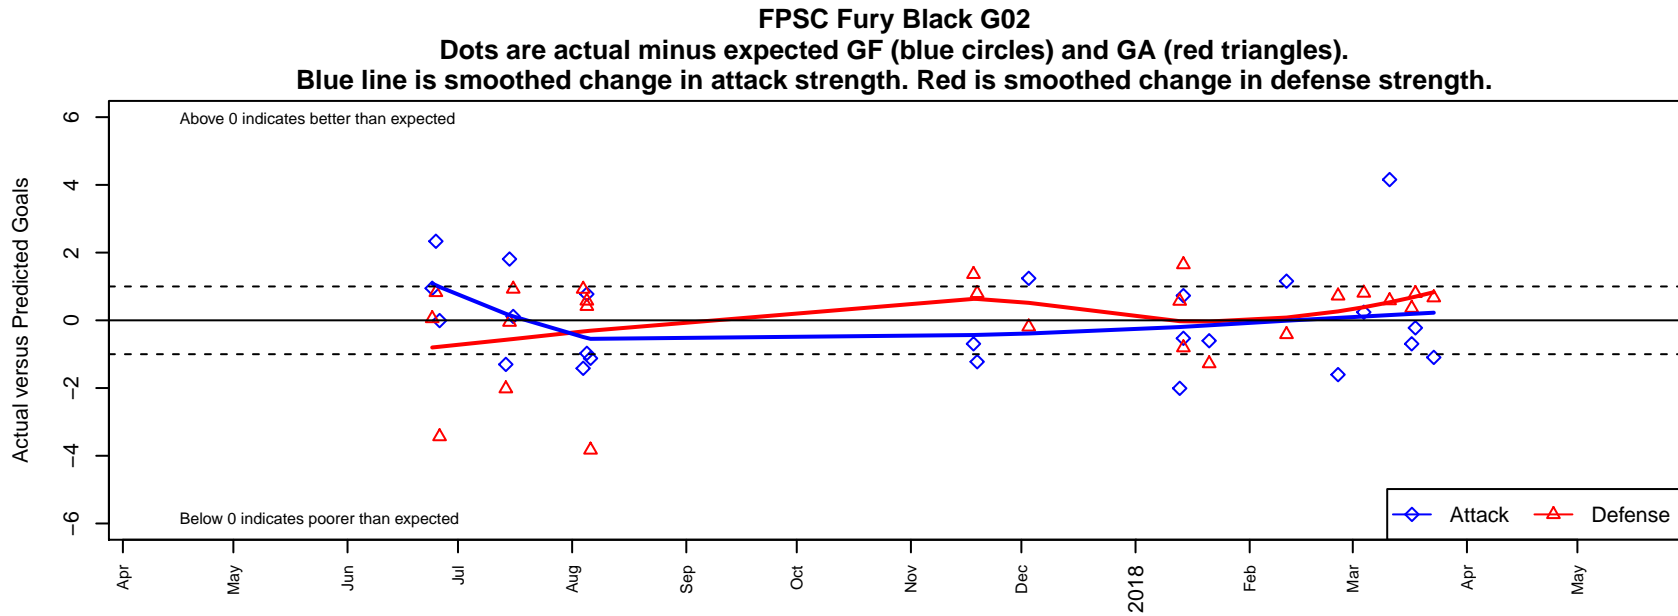

FPSC Fury Black G02

Franklin Pierce SC
 Tacoma, WA
 G02 total strength=1618
 attack=17.25 defense=16.86
 fall league = PSPL WSPL U16

alt names used:
 Fpsc Fury G02 Black
 FPSC Fury G02 Black
 FPSC FURY G02 BLACK
 FPSC FURY G02 BLACK (WA)
 FPSC Fury G02 Black
 FPSC FURY G02 BLACK

**attack and defense variance (black dot)
relative to other teams
and top 10 in region**

**attack and defense rating
relative to others at age
and all opponents in last 13 months**

Performance relative to 13 month average