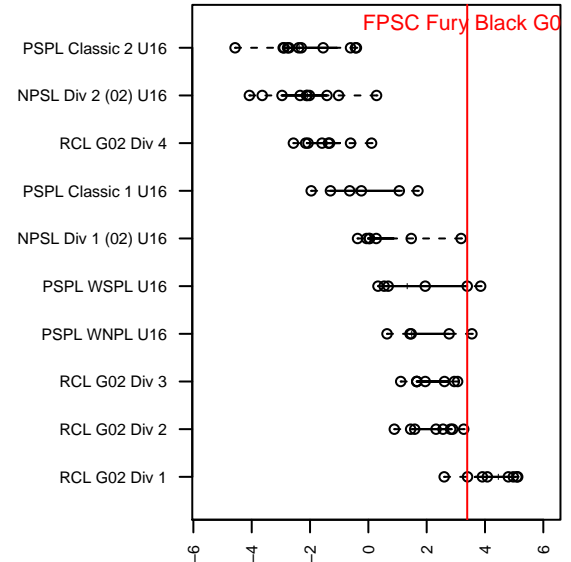

FPSC Fury Black G02

Franklin Pierce SC
 Tacoma, WA
 G02 total strength=1618
 attack=17.25 defense=16.86
 fall league = PSPL WSPL U16

alt names used:
 Fpsc Fury G02 Black
 FPSC Fury G02 Black
 FPSC FURY G02 BLACK
 FPSC FURY G02 BLACK (WA)
 FPSC Fury G02 Black
 FPSC FURY G02 BLACK

Venues played:
 2017 US Club Regionals G02
 2017 Nike Crossfire Challenge Gold Group U16
 2017 WA Rush Cup GU16 Gold
 2017 PSPL WSPL U16
 2017 PacNW Winter Classic 2002 Showcase P
 2017 WA Cup Gold Division

**attack and defense variance (black dot)
relative to other teams
and top 10 in region**

**attack and defense rating
relative to others at age
and all opponents in last 13 months**

Performance relative to 13 month average