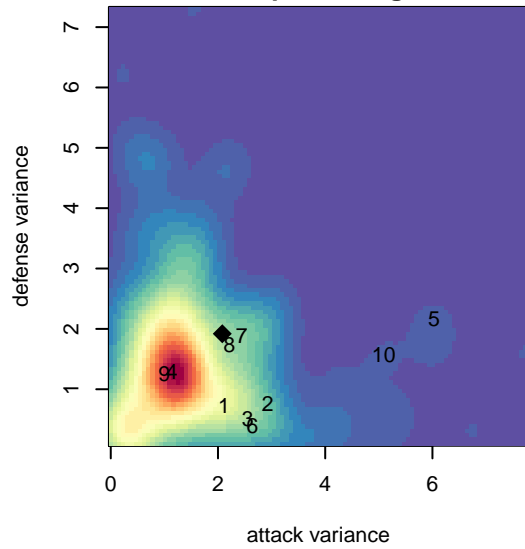

FPSC Fury Black G02

Franklin Pierce SC
 Tacoma, WA
 G02 total strength=1618
 attack=17.25 defense=16.86
 fall league = PSPL WSPL U16

alt names used:
 Fpsc Fury G02 Black
 FPSC Fury G02 Black
 FPSC FURY G02 BLACK
 FPSC FURY G02 BLACK (WA)
 FPSC Fury G02 Black
 FPSC FURY G02 BLACK

Venues played:
 2017 US Club Regionals G02
 2017 Nike Crossfire Challenge Gold Group U16
 2017 WA Rush Cup GU16 Gold
 2017 PSPL WSPL U16
 2017 PacNW Winter Classic 2002 Showcase P
 2017 WA Cup Gold Division

**attack and defense variance (black dot)
relative to other teams
and top 10 in region**

**attack and defense rating
relative to others at age
and all opponents in last 13 months**

Performance relative to 13 month average