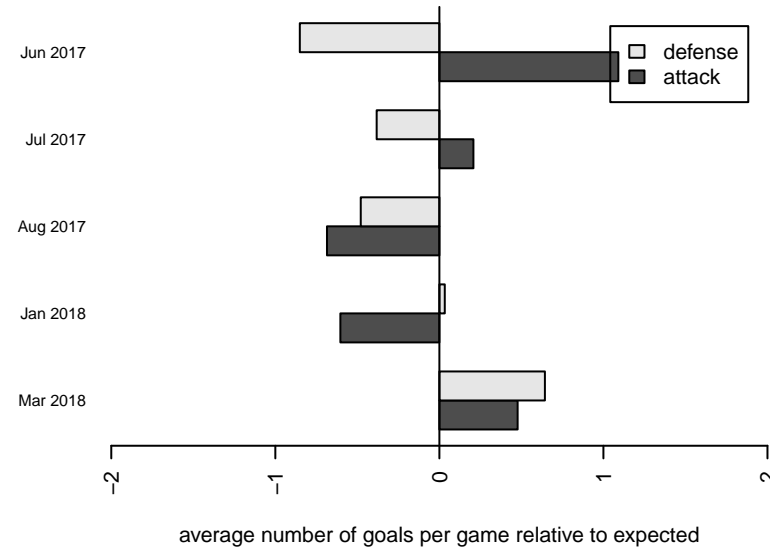

Performance relative to 13 month average